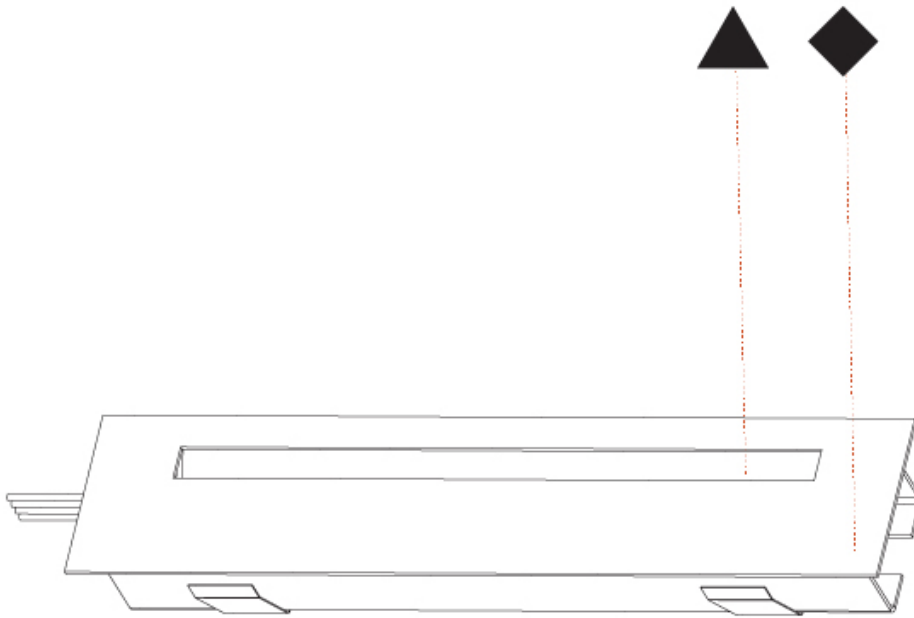

DELIGHT STRING STEP RECESSED

A35700-

PROJECT _____

TYPE _____

SPECIFIER _____

QUANTITY _____

DATE _____

A