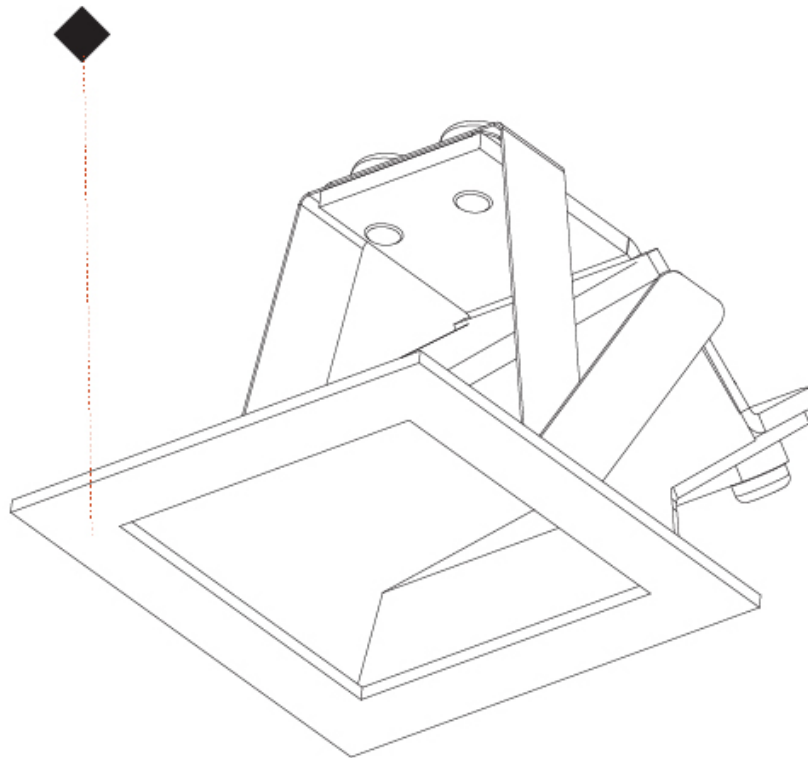

DELIGHT GOOO! RECESSED

A35644-

PROJECT

TYPE

SPECIFIER

QUANTITY

DATE

A