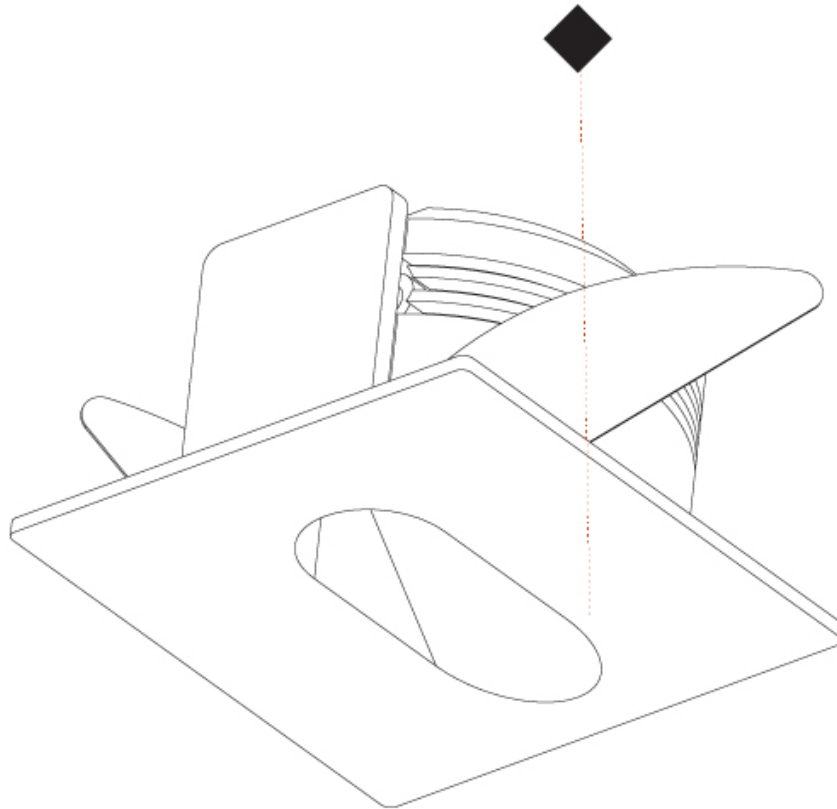

DELIGHT LOLLIPOP SQUARE WIDE RECESSED

A35695-

PROJECT	_____
TYPE	_____
SPECIFIER	_____
QUANTITY	_____
DATE	_____