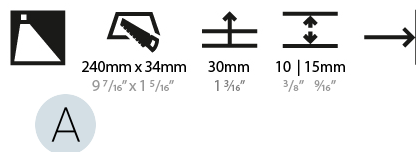

GENERAL

Series: Delight
Subseries: Delight String
Brand: Prolicht
Division: Architectural
Mounting Type: Recessed
Mounting Location: Wall
Subcategory: Step Light

PHYSICAL

Shape: Rectangle
Width (mm): 40
Width (in): 1 9/16
Height (mm): 250
Depth (mm): 26
Height (in): 9 13/16
Depth (in): 1
Ceiling Thickness (mm): 10 / 12 / 15
Ceiling Thickness (in): 3/8 or 1/2 or 9/16
Min. Recessing Depth (mm): 30
Min. Recessing Depth (in): 1 3/16
Light Distribution: Asymmetric
Weight (kg): .83
Weight (lbs): 1.8
Fixture Finish: SSR / BKV / CWI / CRY / HAB / UFT / ITA / RUA / FTG / MYG / LOD / PUS / FRO / FUP / KIA / POP / BLS / SPG / MEY / GOH / GUM / CHC / COM / ABZ / JAG / OBR / MOS / ROR
Fixture Material: Aluminum
Cut-out Measurements: 240mm / 9 7/16" x 34mm / 1 5/16"

ELECTRICAL

Lamp Type: LED (Zhaga Standard)
Input Wattage (W): 2.2
Total Output Wattage (W): 2
Dimming: Non-Dimming / Phase Dimming (120Vac only) / 0-10V Dimming
Driver Included: No
Driver Location: Remote
Driver Type: Constant Current - 120 / 277Vac
Driver Class: Class 2
Input Voltage (V): 120 - 277
Constant Current (MA): 700

LED

Number of LEDs: 1
Color Temperature (°K): 2700 / 3000 / 3500 / 4000
Max. Delivered Lumen (lm): 30
CRI: >90 CRI
Lamp Life (hrs): 50000

OPTICAL

RATINGS AND CERTIFICATIONS

Certified By: Certified for North American Standards
IP rating: IP20