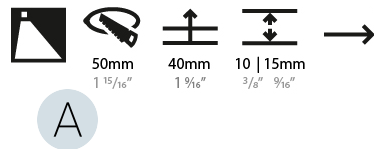

1. To build a product code in our configurator select the specify button on the base model # product page
2. To build a manual product code on this datasheet choose from the options listed below in blue font and add the suffix to the base model #

GENERAL

Series: Delight
Subseries: Delight Lollipop Round Wide
Brand: Prolicht
Division: Architectural
Mounting Type: Recessed
Mounting Location: Wall
Subcategory: Step Light

PHYSICAL

Shape: Round
Diameter (mm): 55
Diameter (in): 2 3/16
Depth (mm): 35
Depth (in): 1 3/8
Min. Recessing Depth (mm): 40
Min. Recessing Depth (in): 1 9/16
Light Distribution: Asymmetric
Weight (kg): 0.11
Weight (lbs): 0.25
Fixture Finish: SSR / BKV / CWI / CRY / HAB / UFT / ITA / RUA / FTG / MYG / LOD / PUS / FRO / FUP / KIA / POP / BLS / SPG / MEY / GOH / GUM / CHC / COM / ABZ / JAG / OBR / MOS / ROR
Fixture Material: Aluminum

ELECTRICAL

Lamp Type: LED (Zhaga Standard)
Input Wattage (W): 2.2
Total Output Wattage (W): 2
Dimming: 0-10V Dimming / Phase Dimming (120Vac Only)
Driver Included: No
Driver Location: Remote
Driver Type: Constant Current - 120 / 277Vac
Input Voltage (V): 120 - 277
Constant Current (MA): 700

LED

Number of LEDs: 1
Color Temperature (°K): 2700 / 3000 / 4000
Max. Delivered Lumen (lm): 150 / 160 / 170
CRI: >90 CRI
Lamp Life (hrs): 50000

OPTICAL

RATINGS AND CERTIFICATIONS

Certified By: Certified for North American Standards
IP rating: IP20